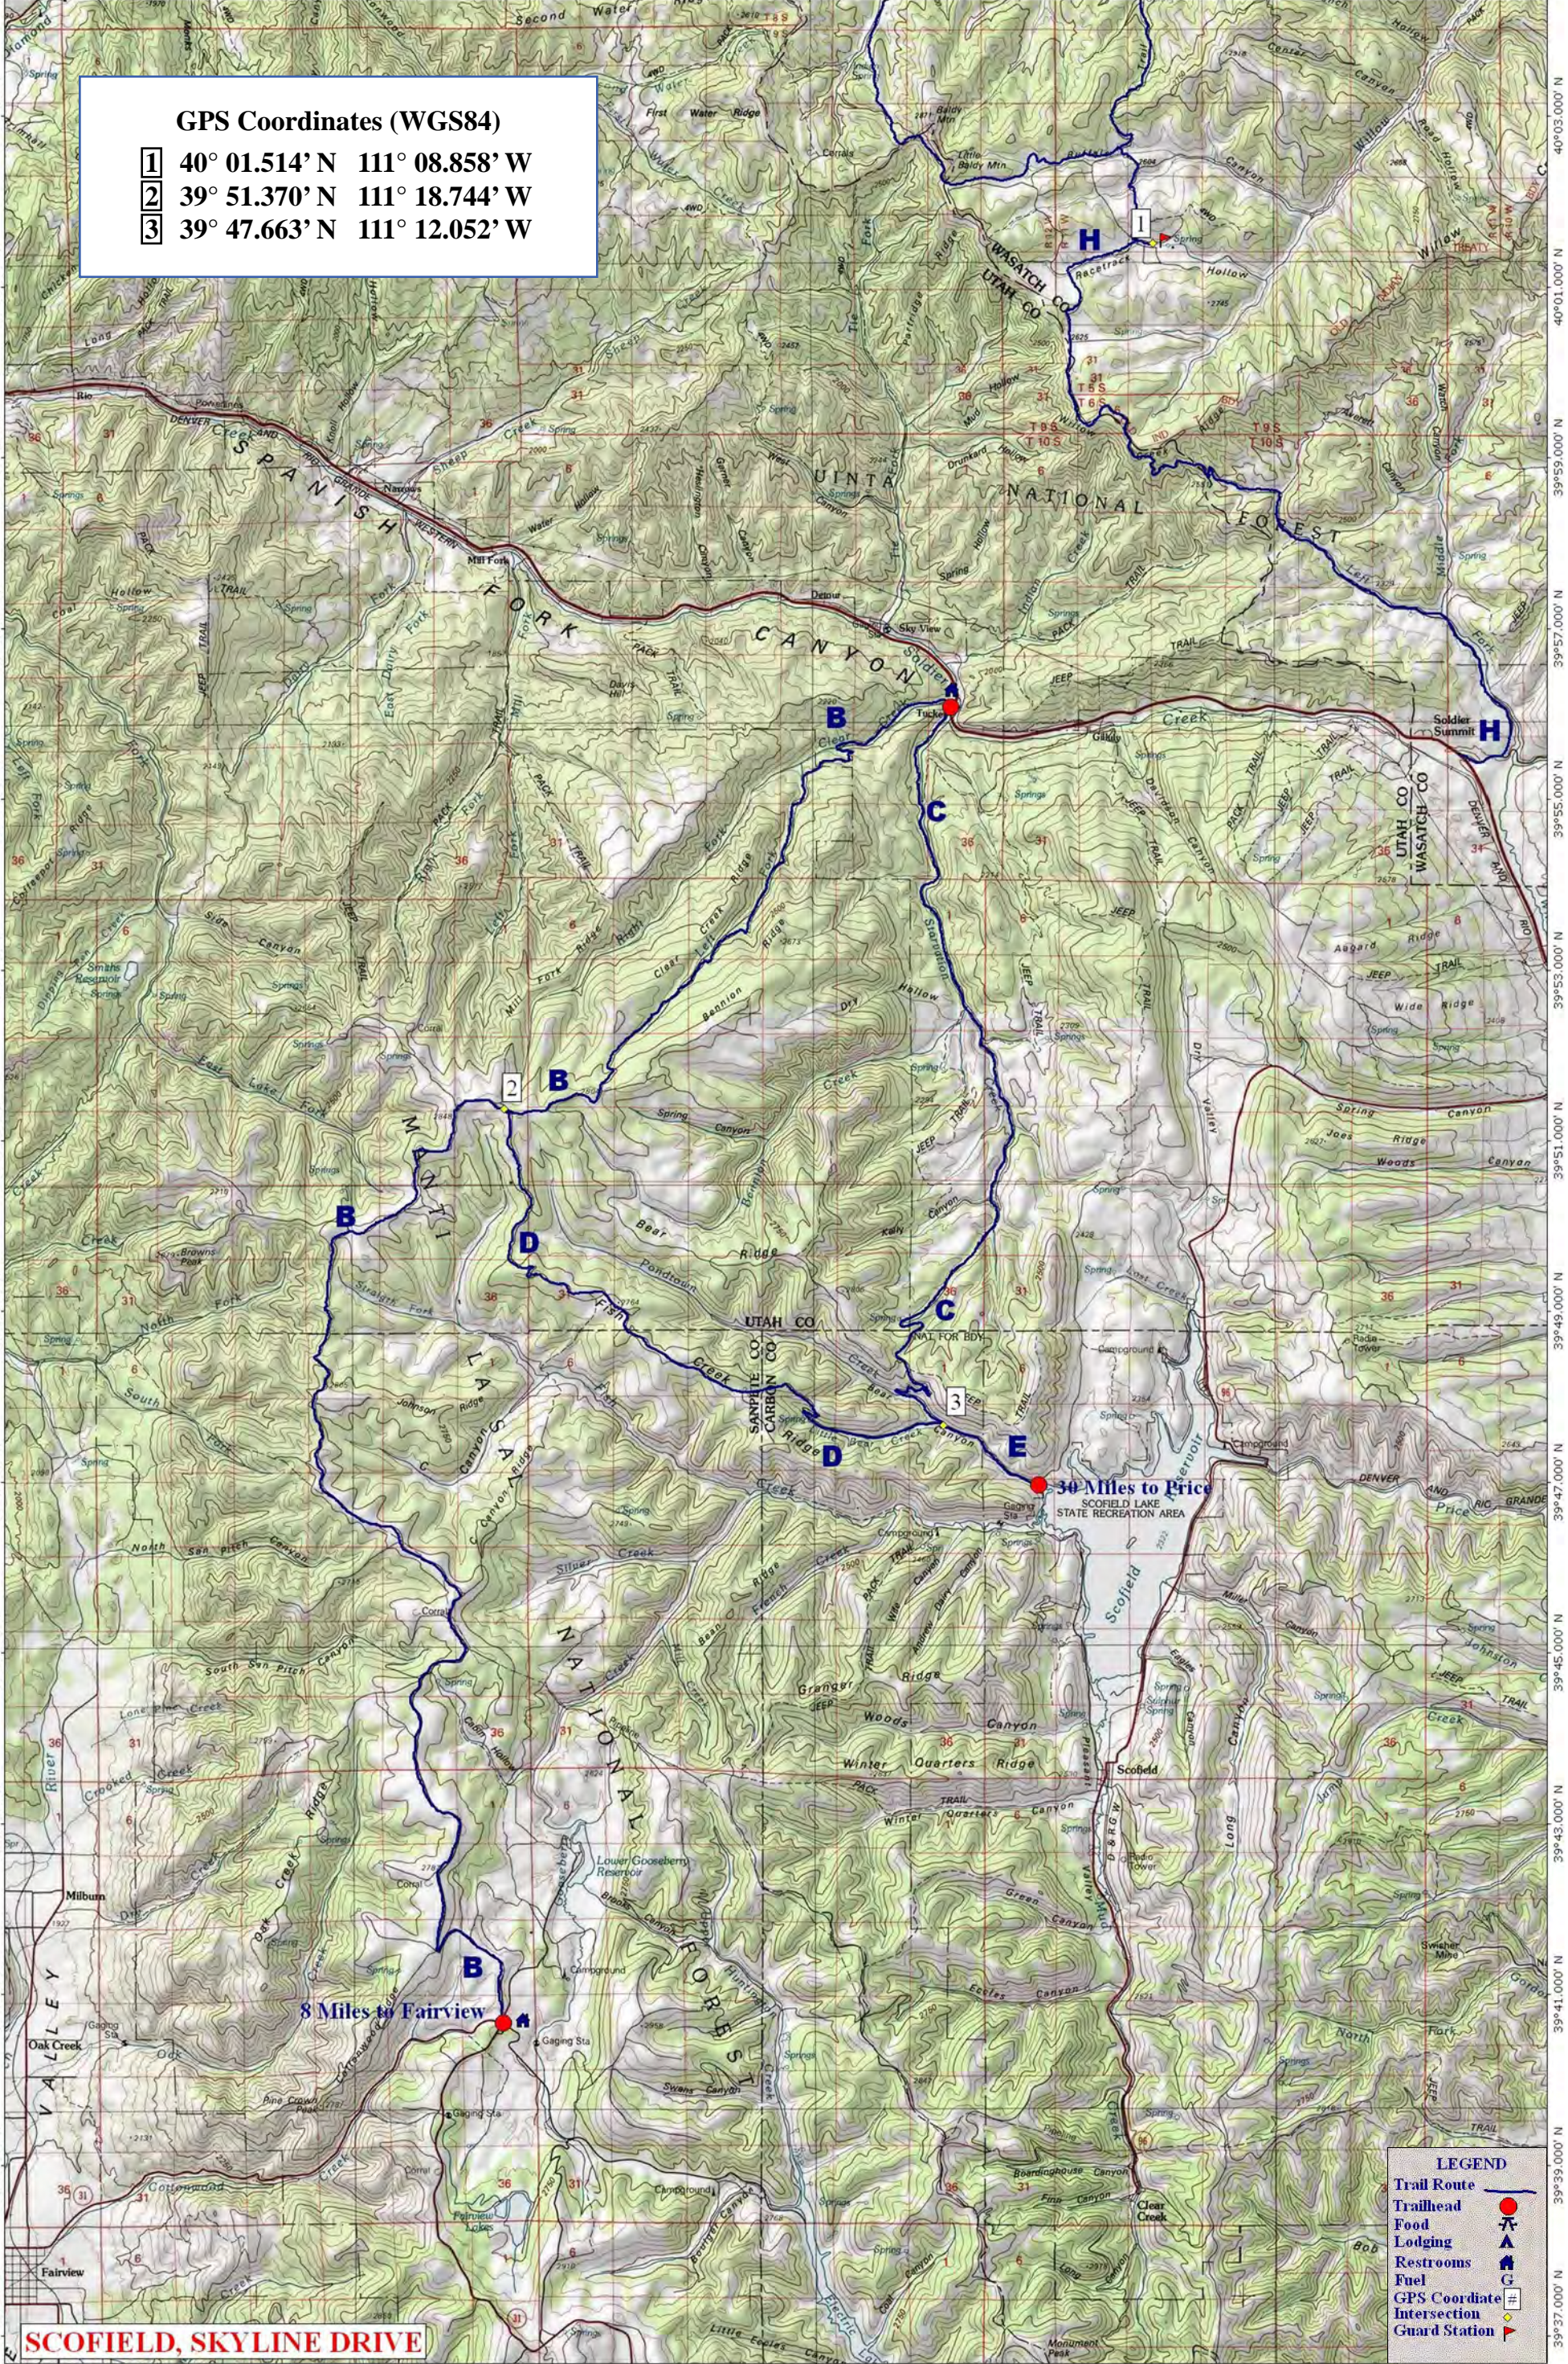

GPS Coordinates (WGS84)

- 1** 40° 01.514' N 111° 08.858' W
- 2** 39° 51.370' N 111° 18.744' W
- 3** 39° 47.663' N 111° 12.052' W

SCOFIELD, SKYLINE DRIVE

LEGEND

- Trail Route
- Trailhead
- Food
- Lodging
- Restrooms
- Fuel
- GPS Coordinate Intersection
- Guard Station