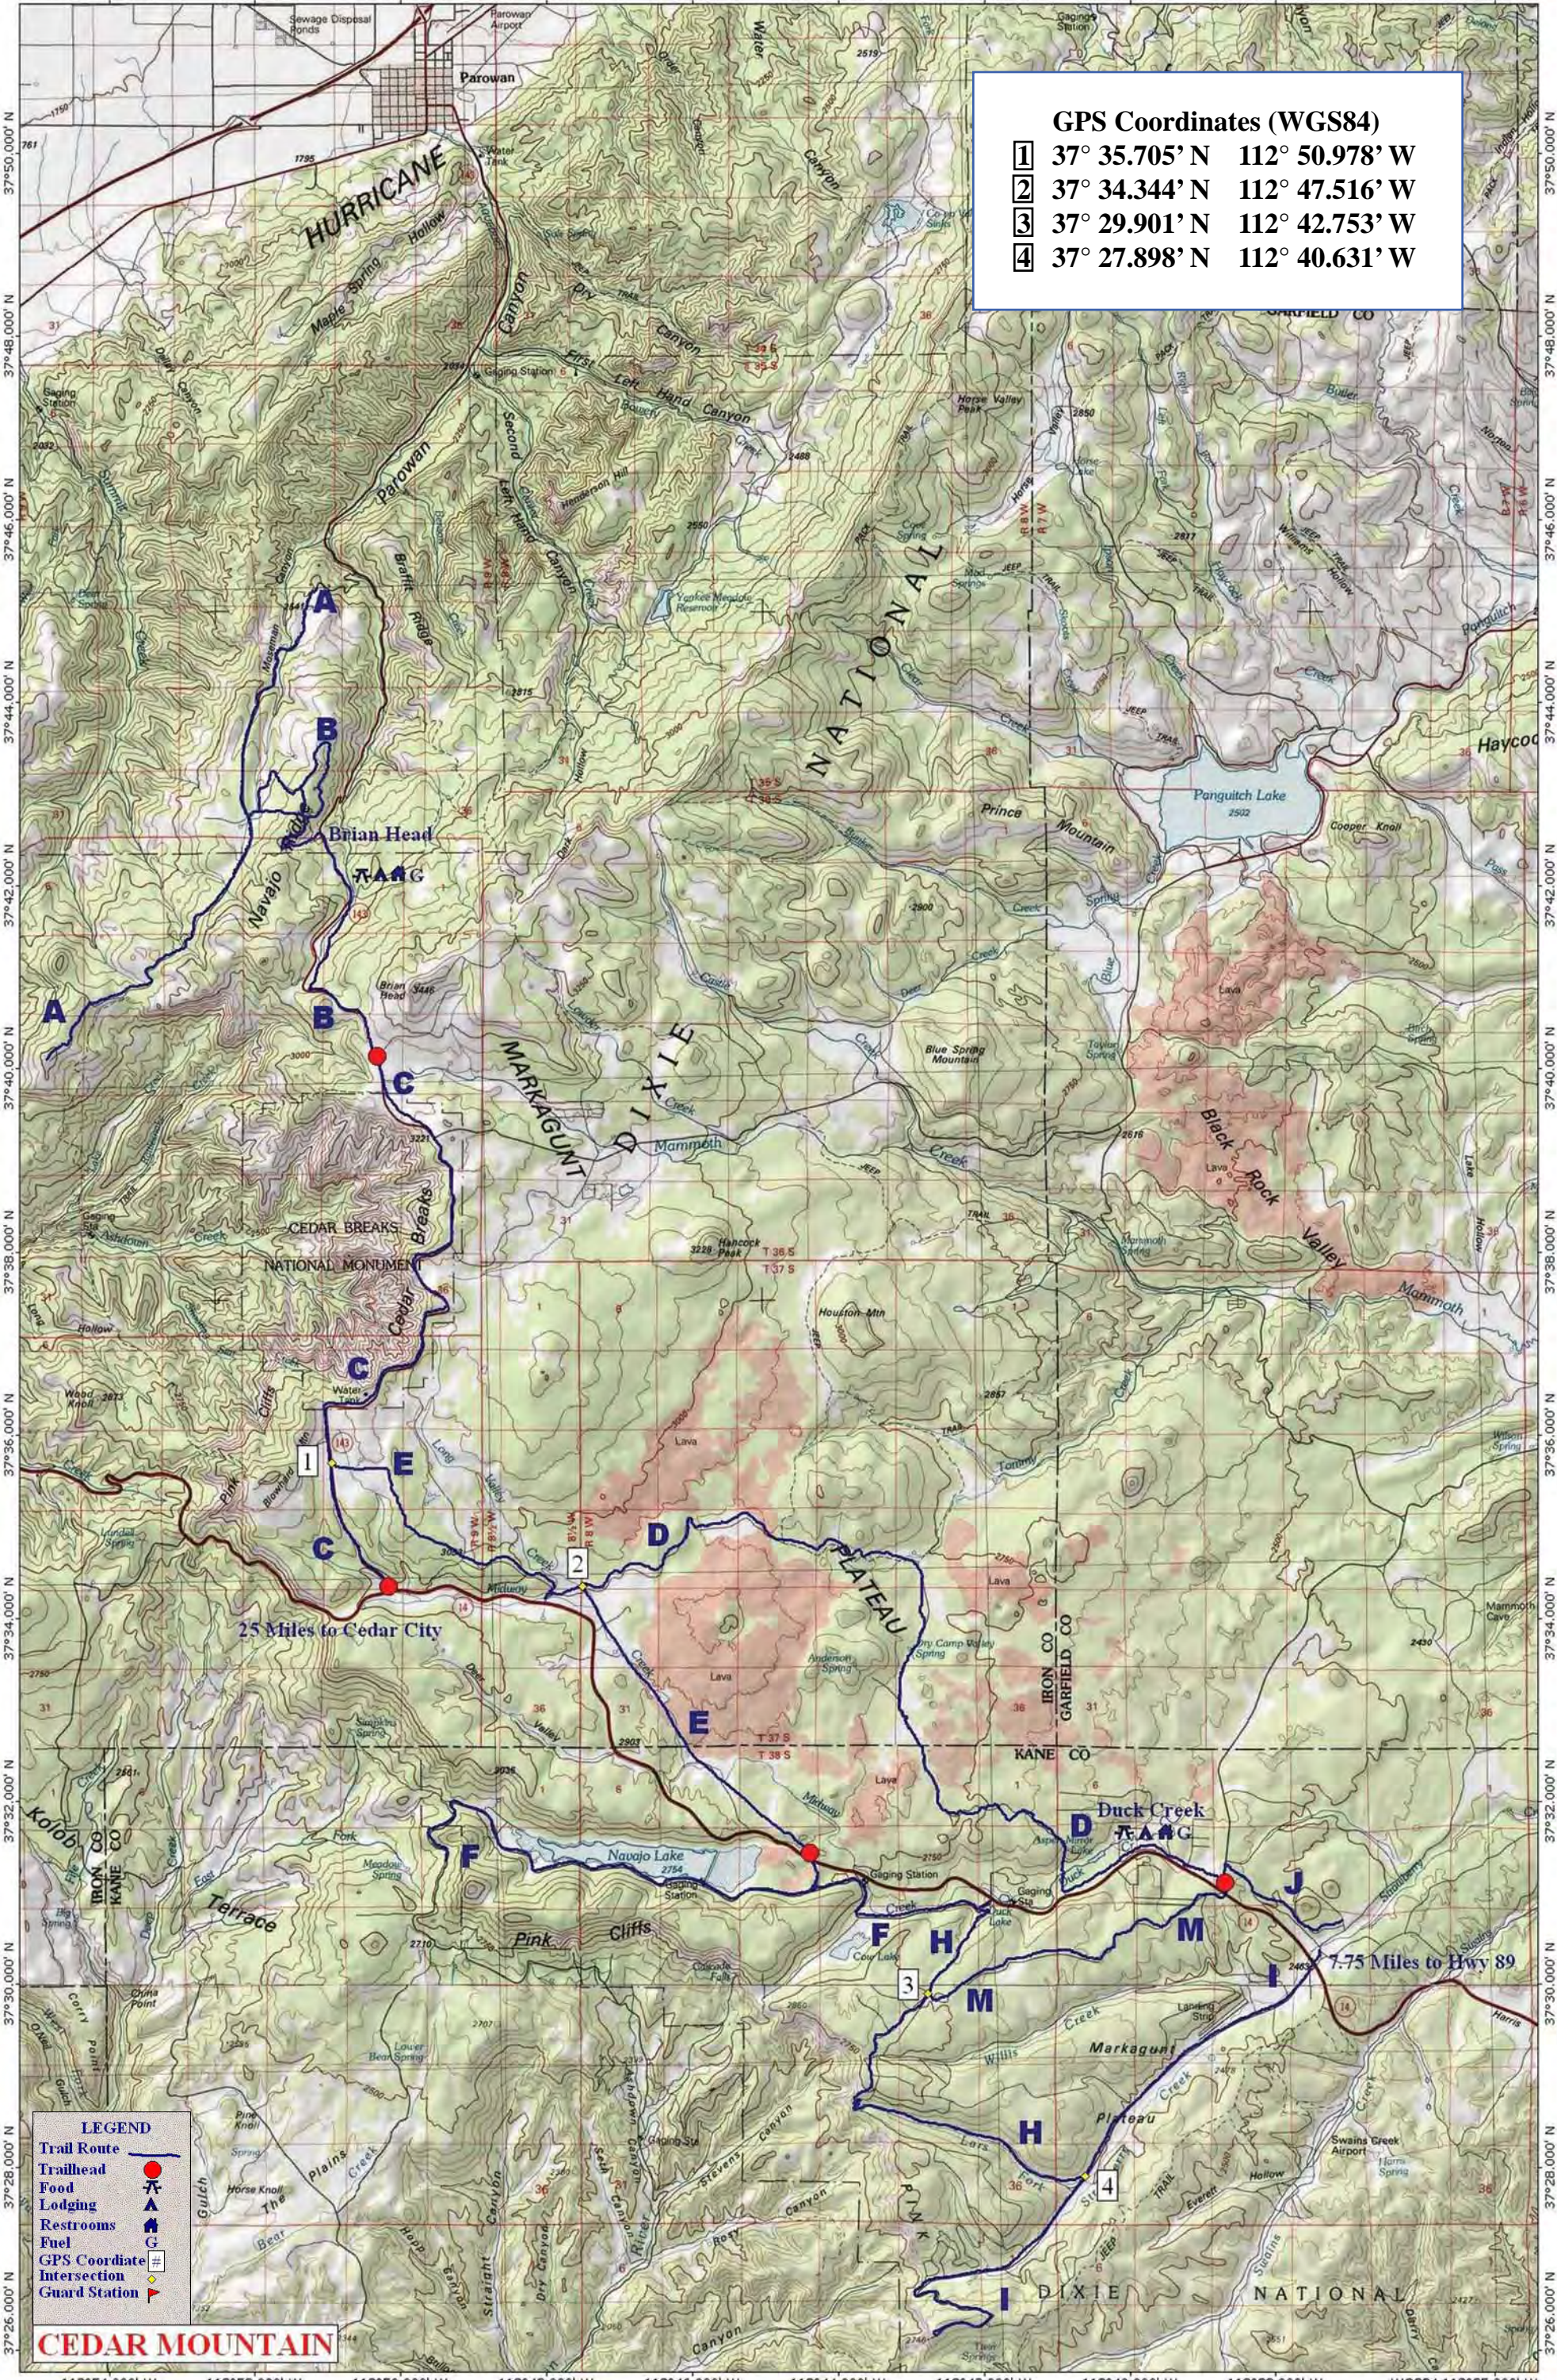

GPS Coordinates (WGS84)		
1	37° 35.705' N	112° 50.978' W
2	37° 34.344' N	112° 47.516' W
3	37° 29.901' N	112° 42.753' W
4	37° 27.898' N	112° 40.631' W

LEGEND

- Trail Route
- Trailhead
- Food
- Lodging
- Restrooms
- Fuel
- GPS Coordinate
- Intersection
- Guard Station

CEDAR MOUNTAIN