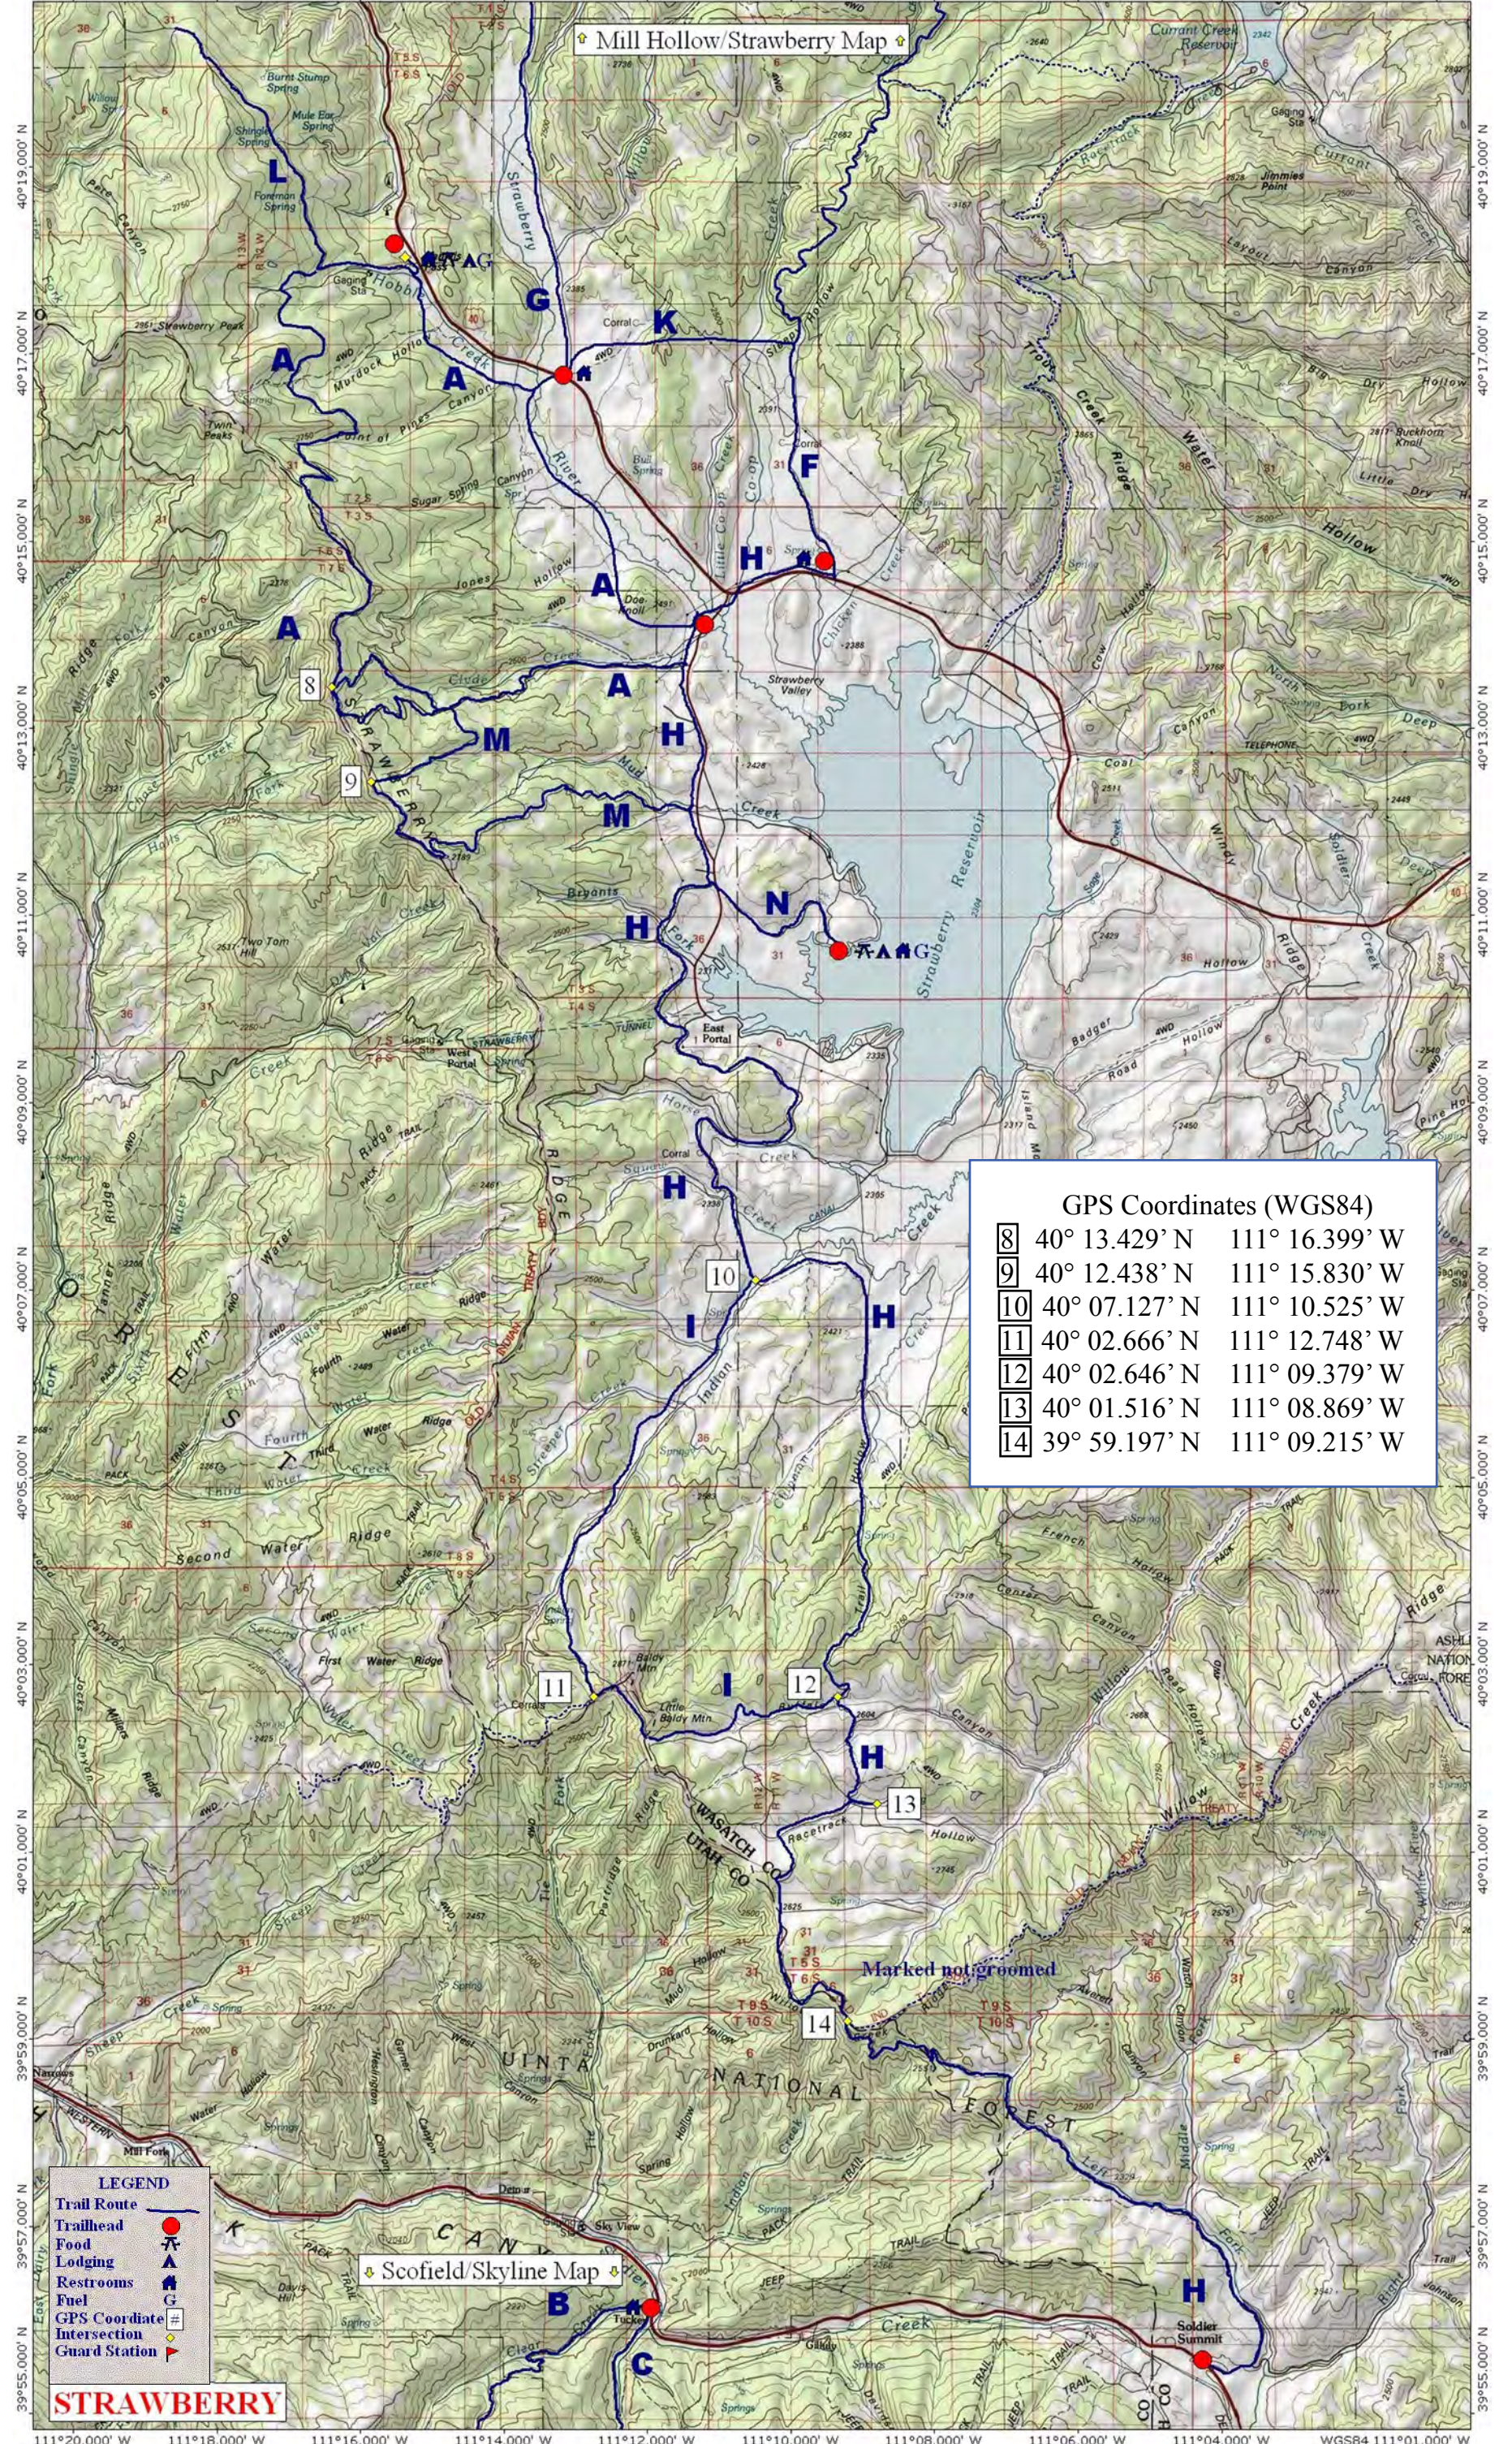

Mill Hollow/Strawberry Map

GPS Coordinates (WGS84)

| | | |
|----|---------------|----------------|
| 8 | 40° 13.429' N | 111° 16.399' W |
| 9 | 40° 12.438' N | 111° 15.830' W |
| 10 | 40° 07.127' N | 111° 10.525' W |
| 11 | 40° 02.666' N | 111° 12.748' W |
| 12 | 40° 02.646' N | 111° 09.379' W |
| 13 | 40° 01.516' N | 111° 08.869' W |
| 14 | 39° 59.197' N | 111° 09.215' W |

LEGEND

- Trail Route
- Trailhead
- Food
- Lodging
- Restrooms
- Fuel
- GPS Coordinate
- Intersection
- Guard Station

Scofield/Skyline Map

STRAWBERRY