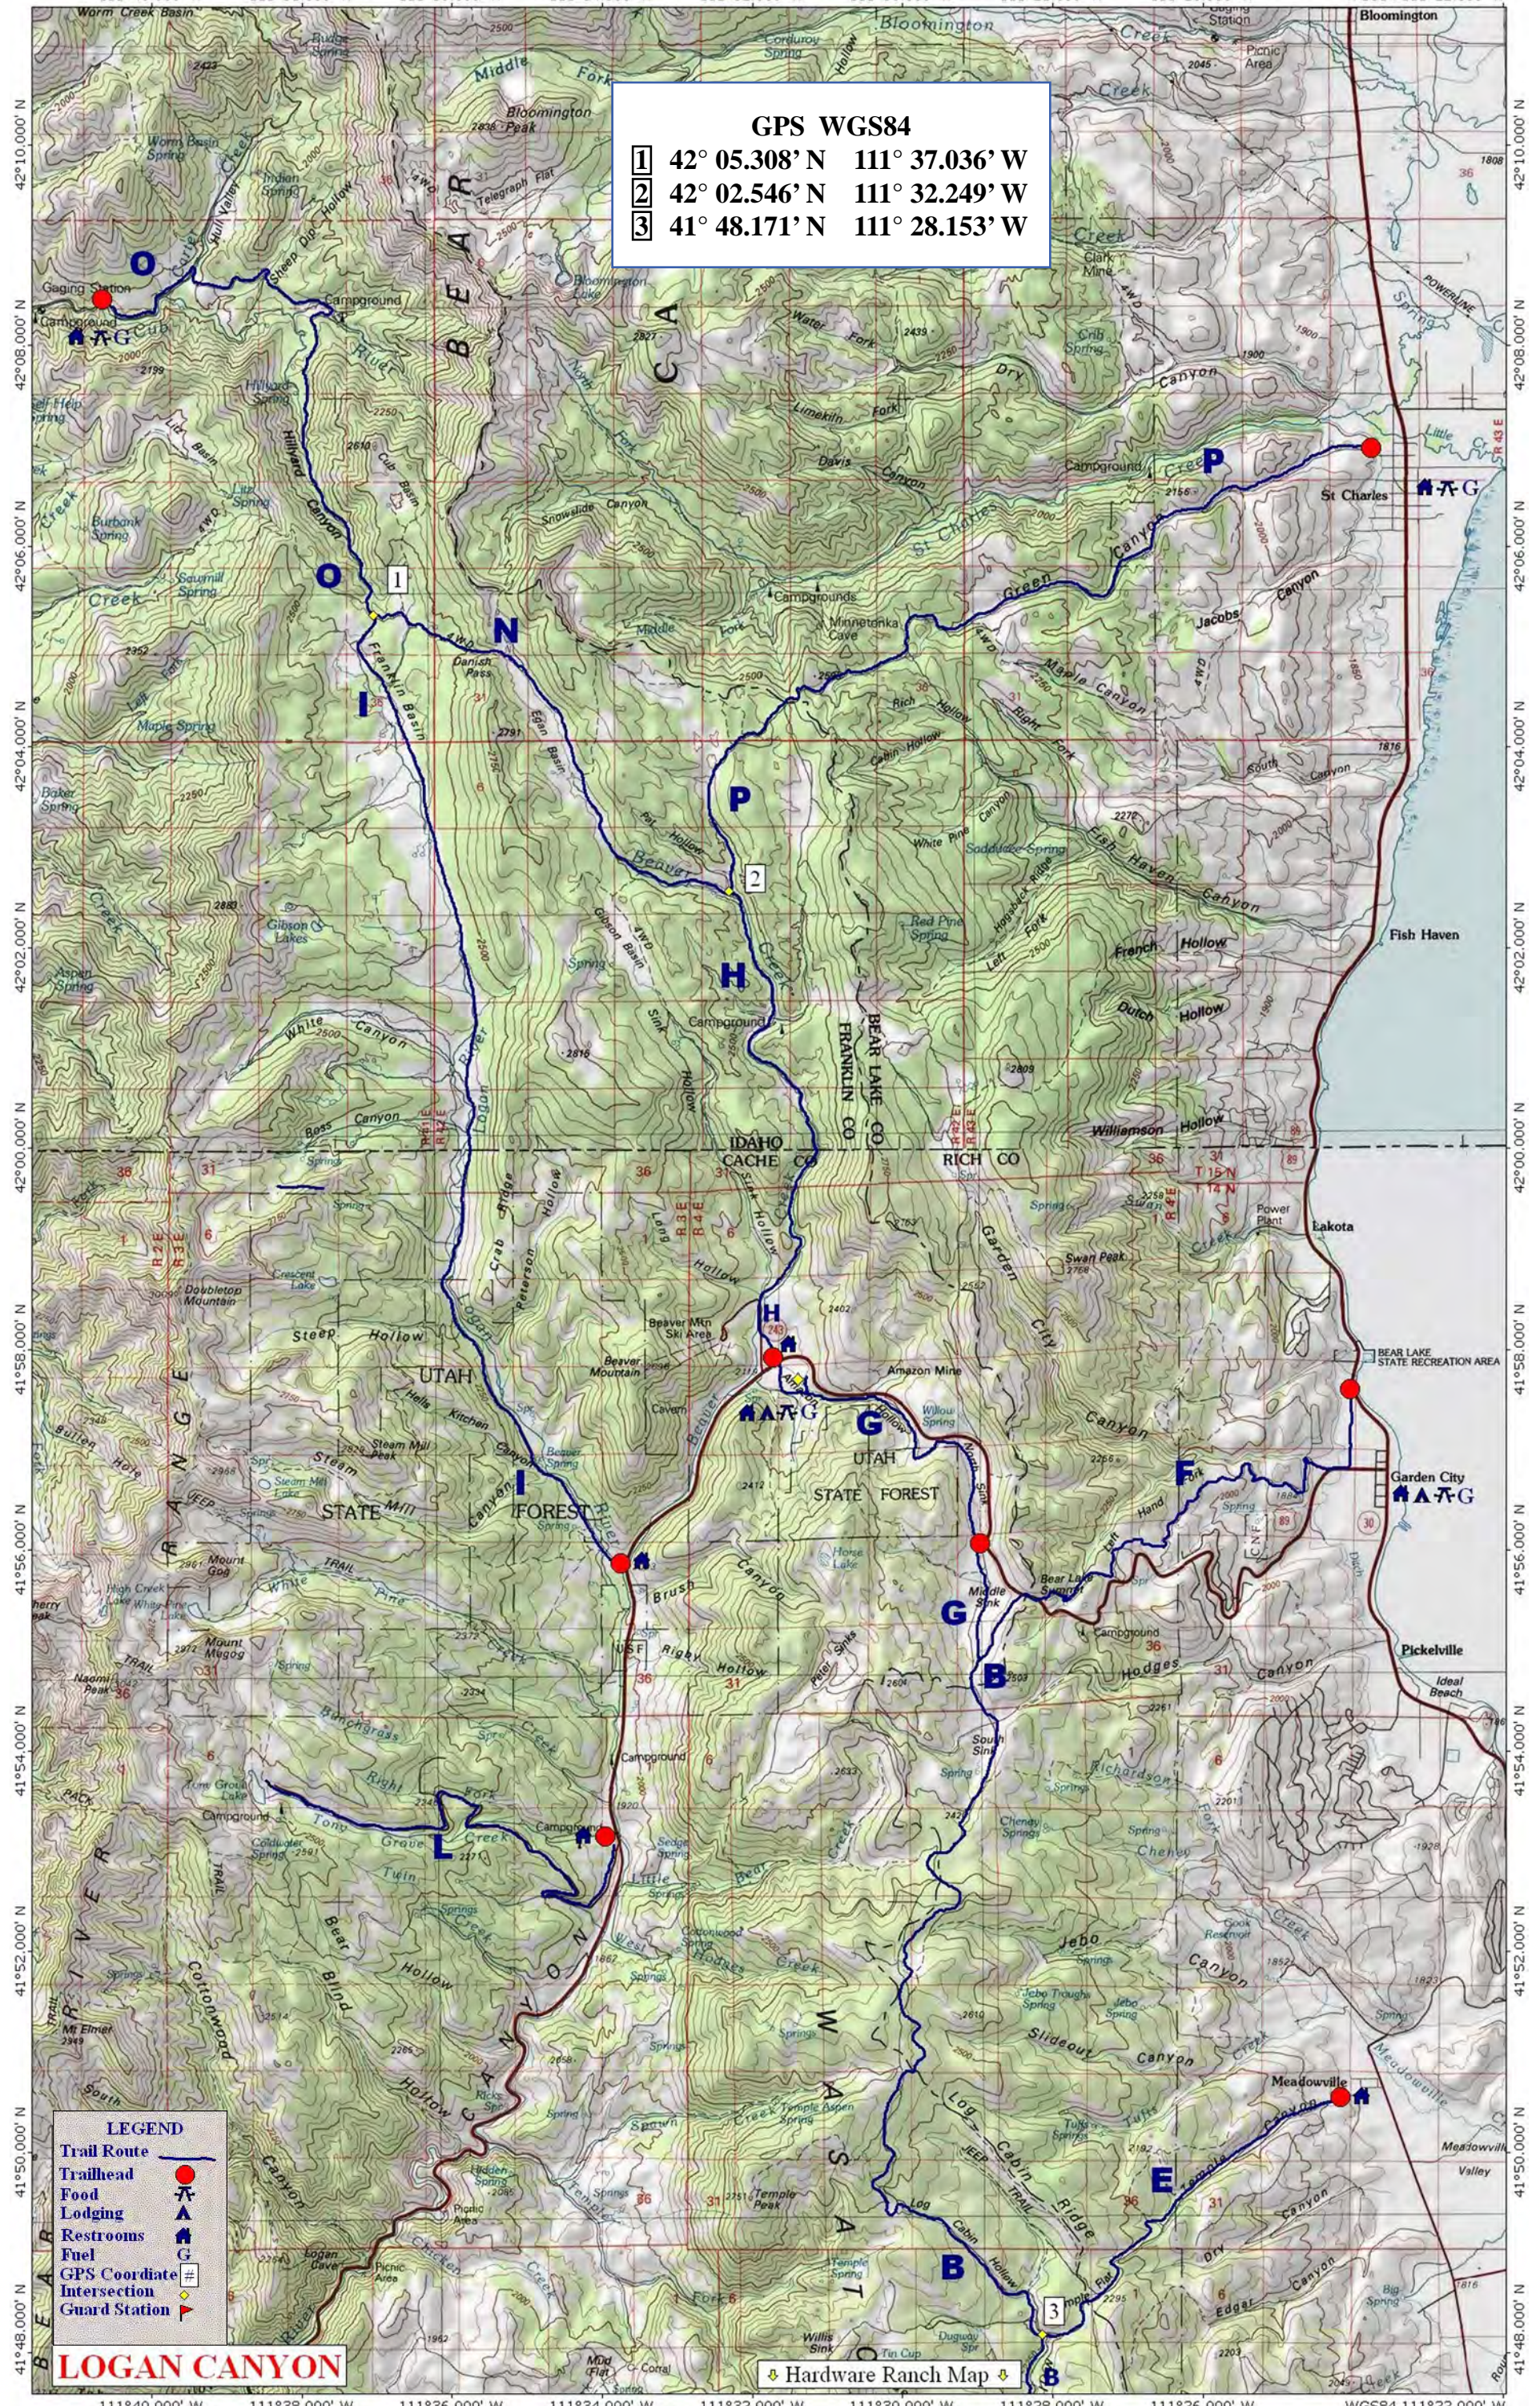

GPS WGS84

1	42° 05.308' N	111° 37.036' W
2	42° 02.546' N	111° 32.249' W
3	41° 48.171' N	111° 28.153' W

LEGEND

- Trail Route
- Trailhead
- Food
- Lodging
- Restrooms
- Fuel
- GPS Coordinate Intersection
- Guard Station

LOGAN CANYON

Hardware Ranch Map