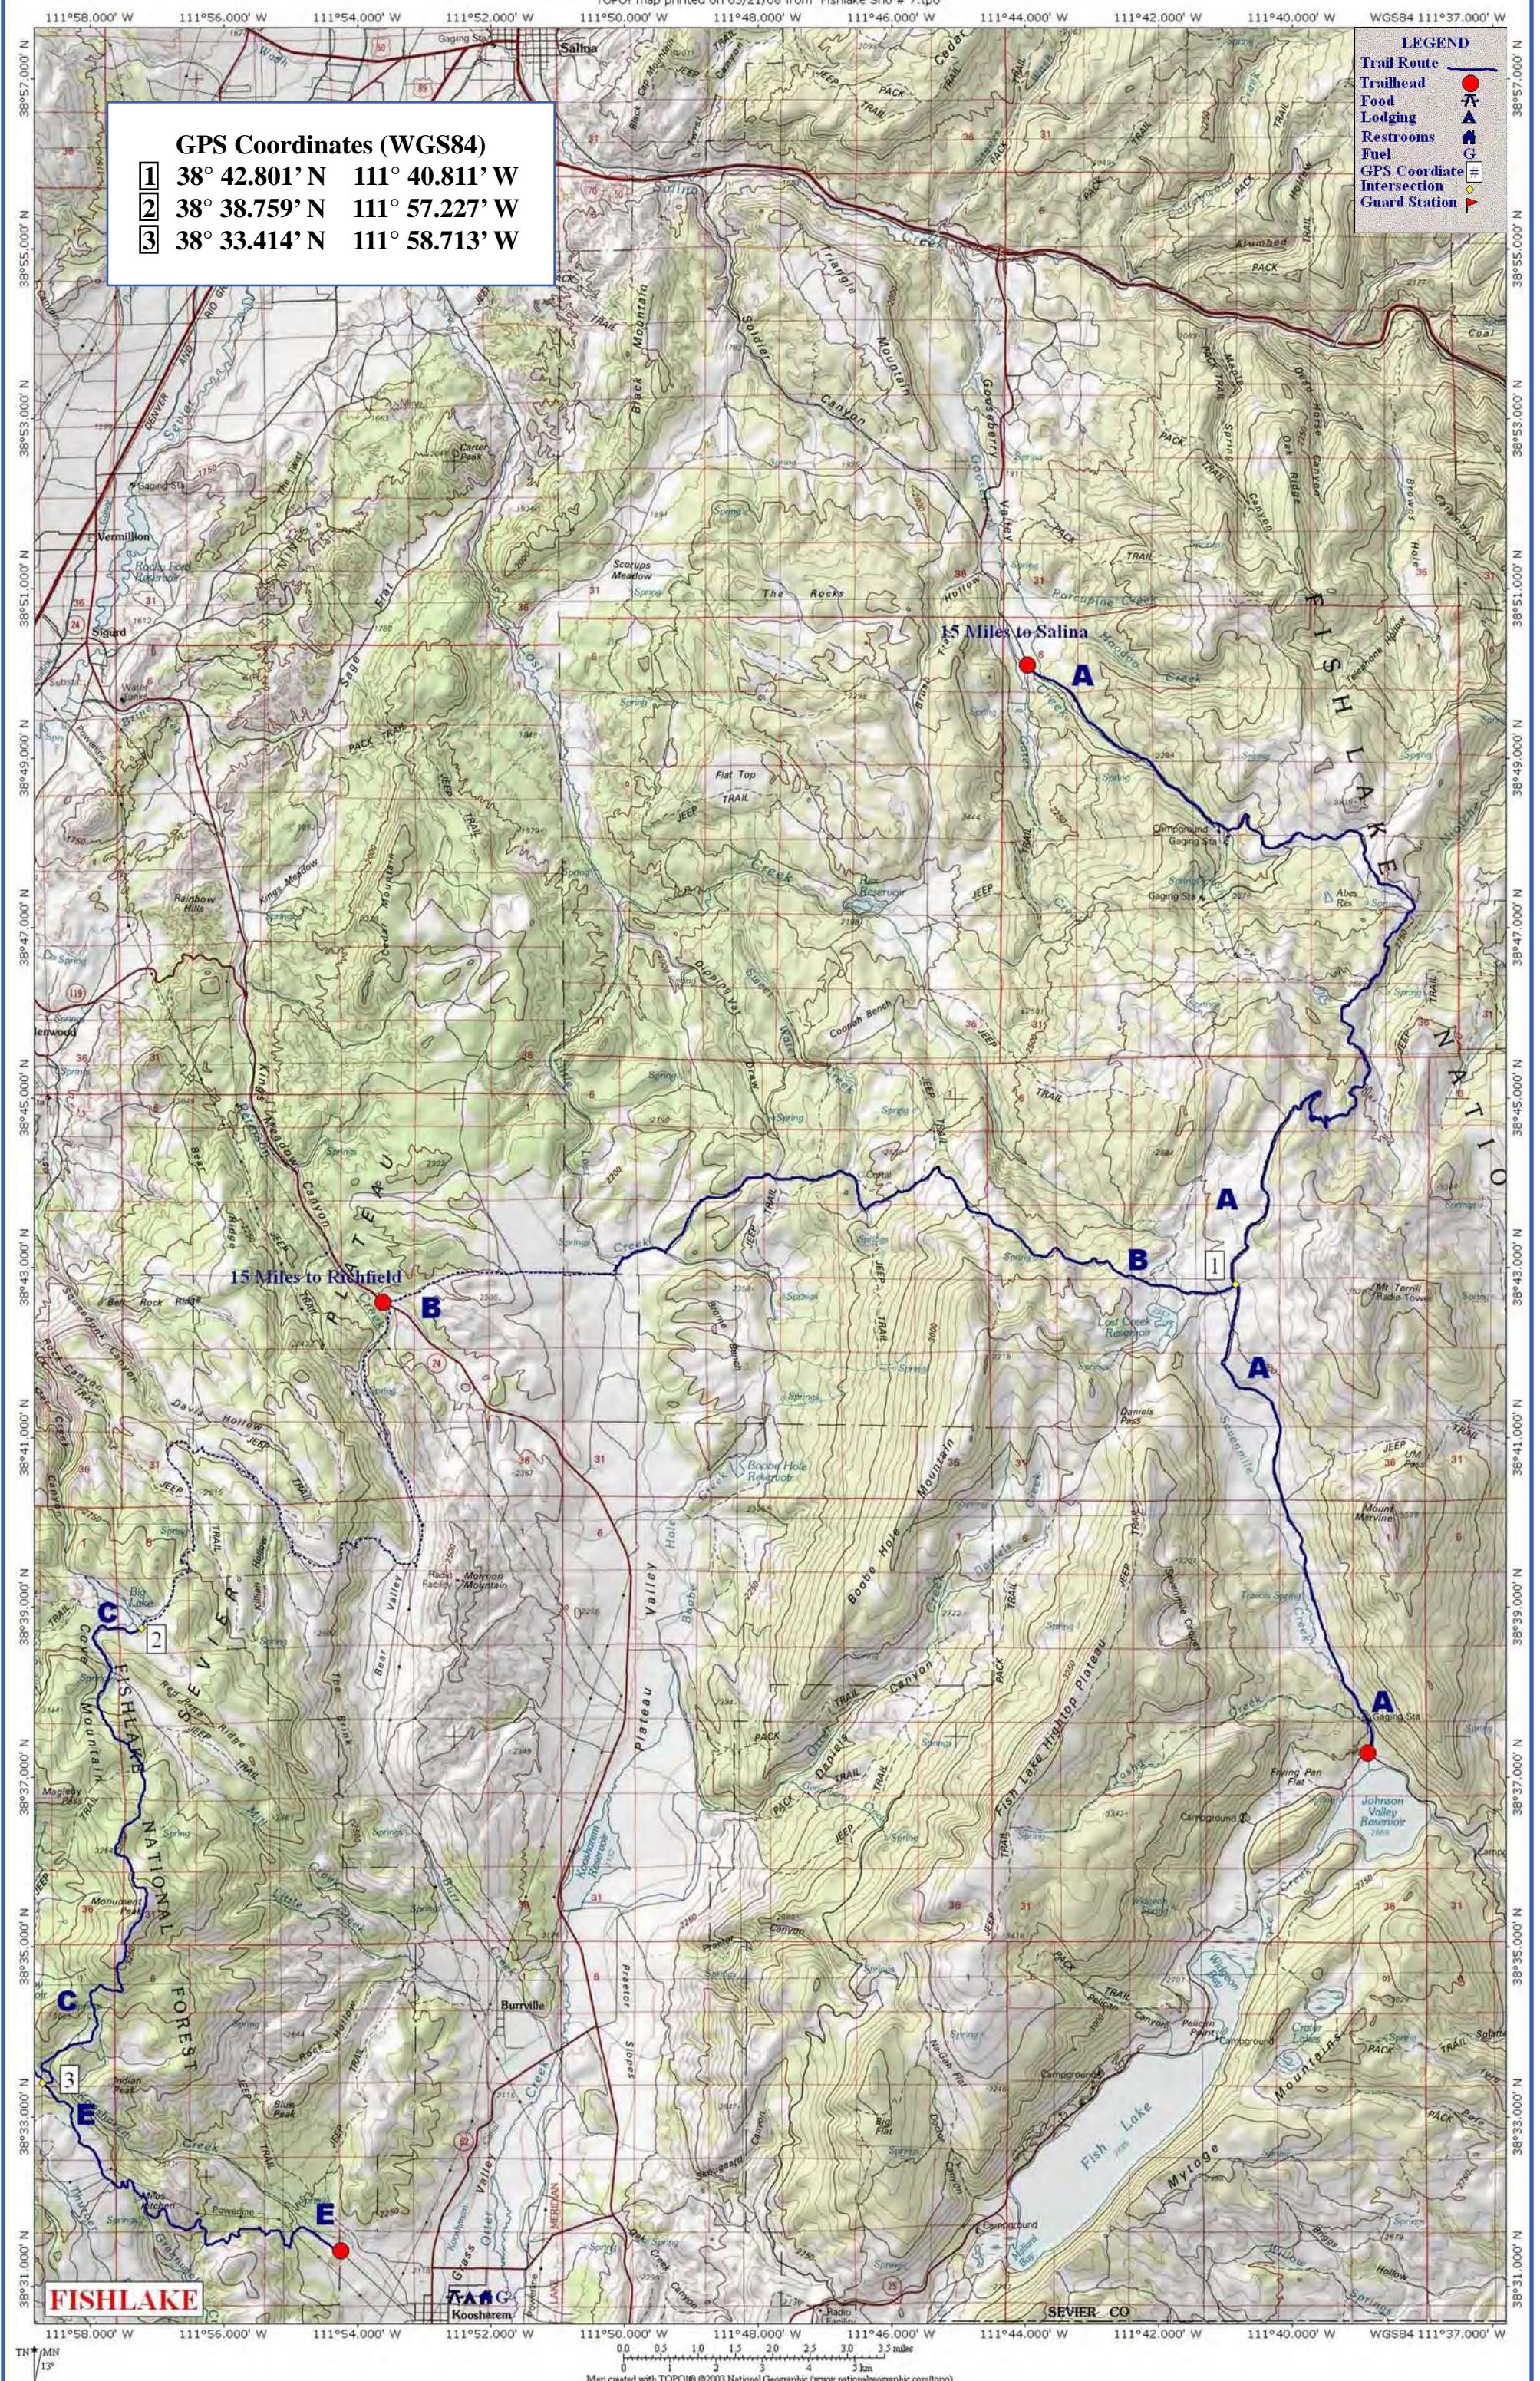

**LEGEND**

- Trail Route
- Trailhead
- Food
- Lodging
- Restrooms
- Fuel
- GPS Coordinate Intersection
- Guard Station

**GPS Coordinates (WGS84)**

1	38° 42.801' N	111° 40.811' W
2	38° 38.759' N	111° 57.227' W
3	38° 33.414' N	111° 58.713' W

**FISHLAKE**

**TAAC**  
Koosharem

SEVIER CO