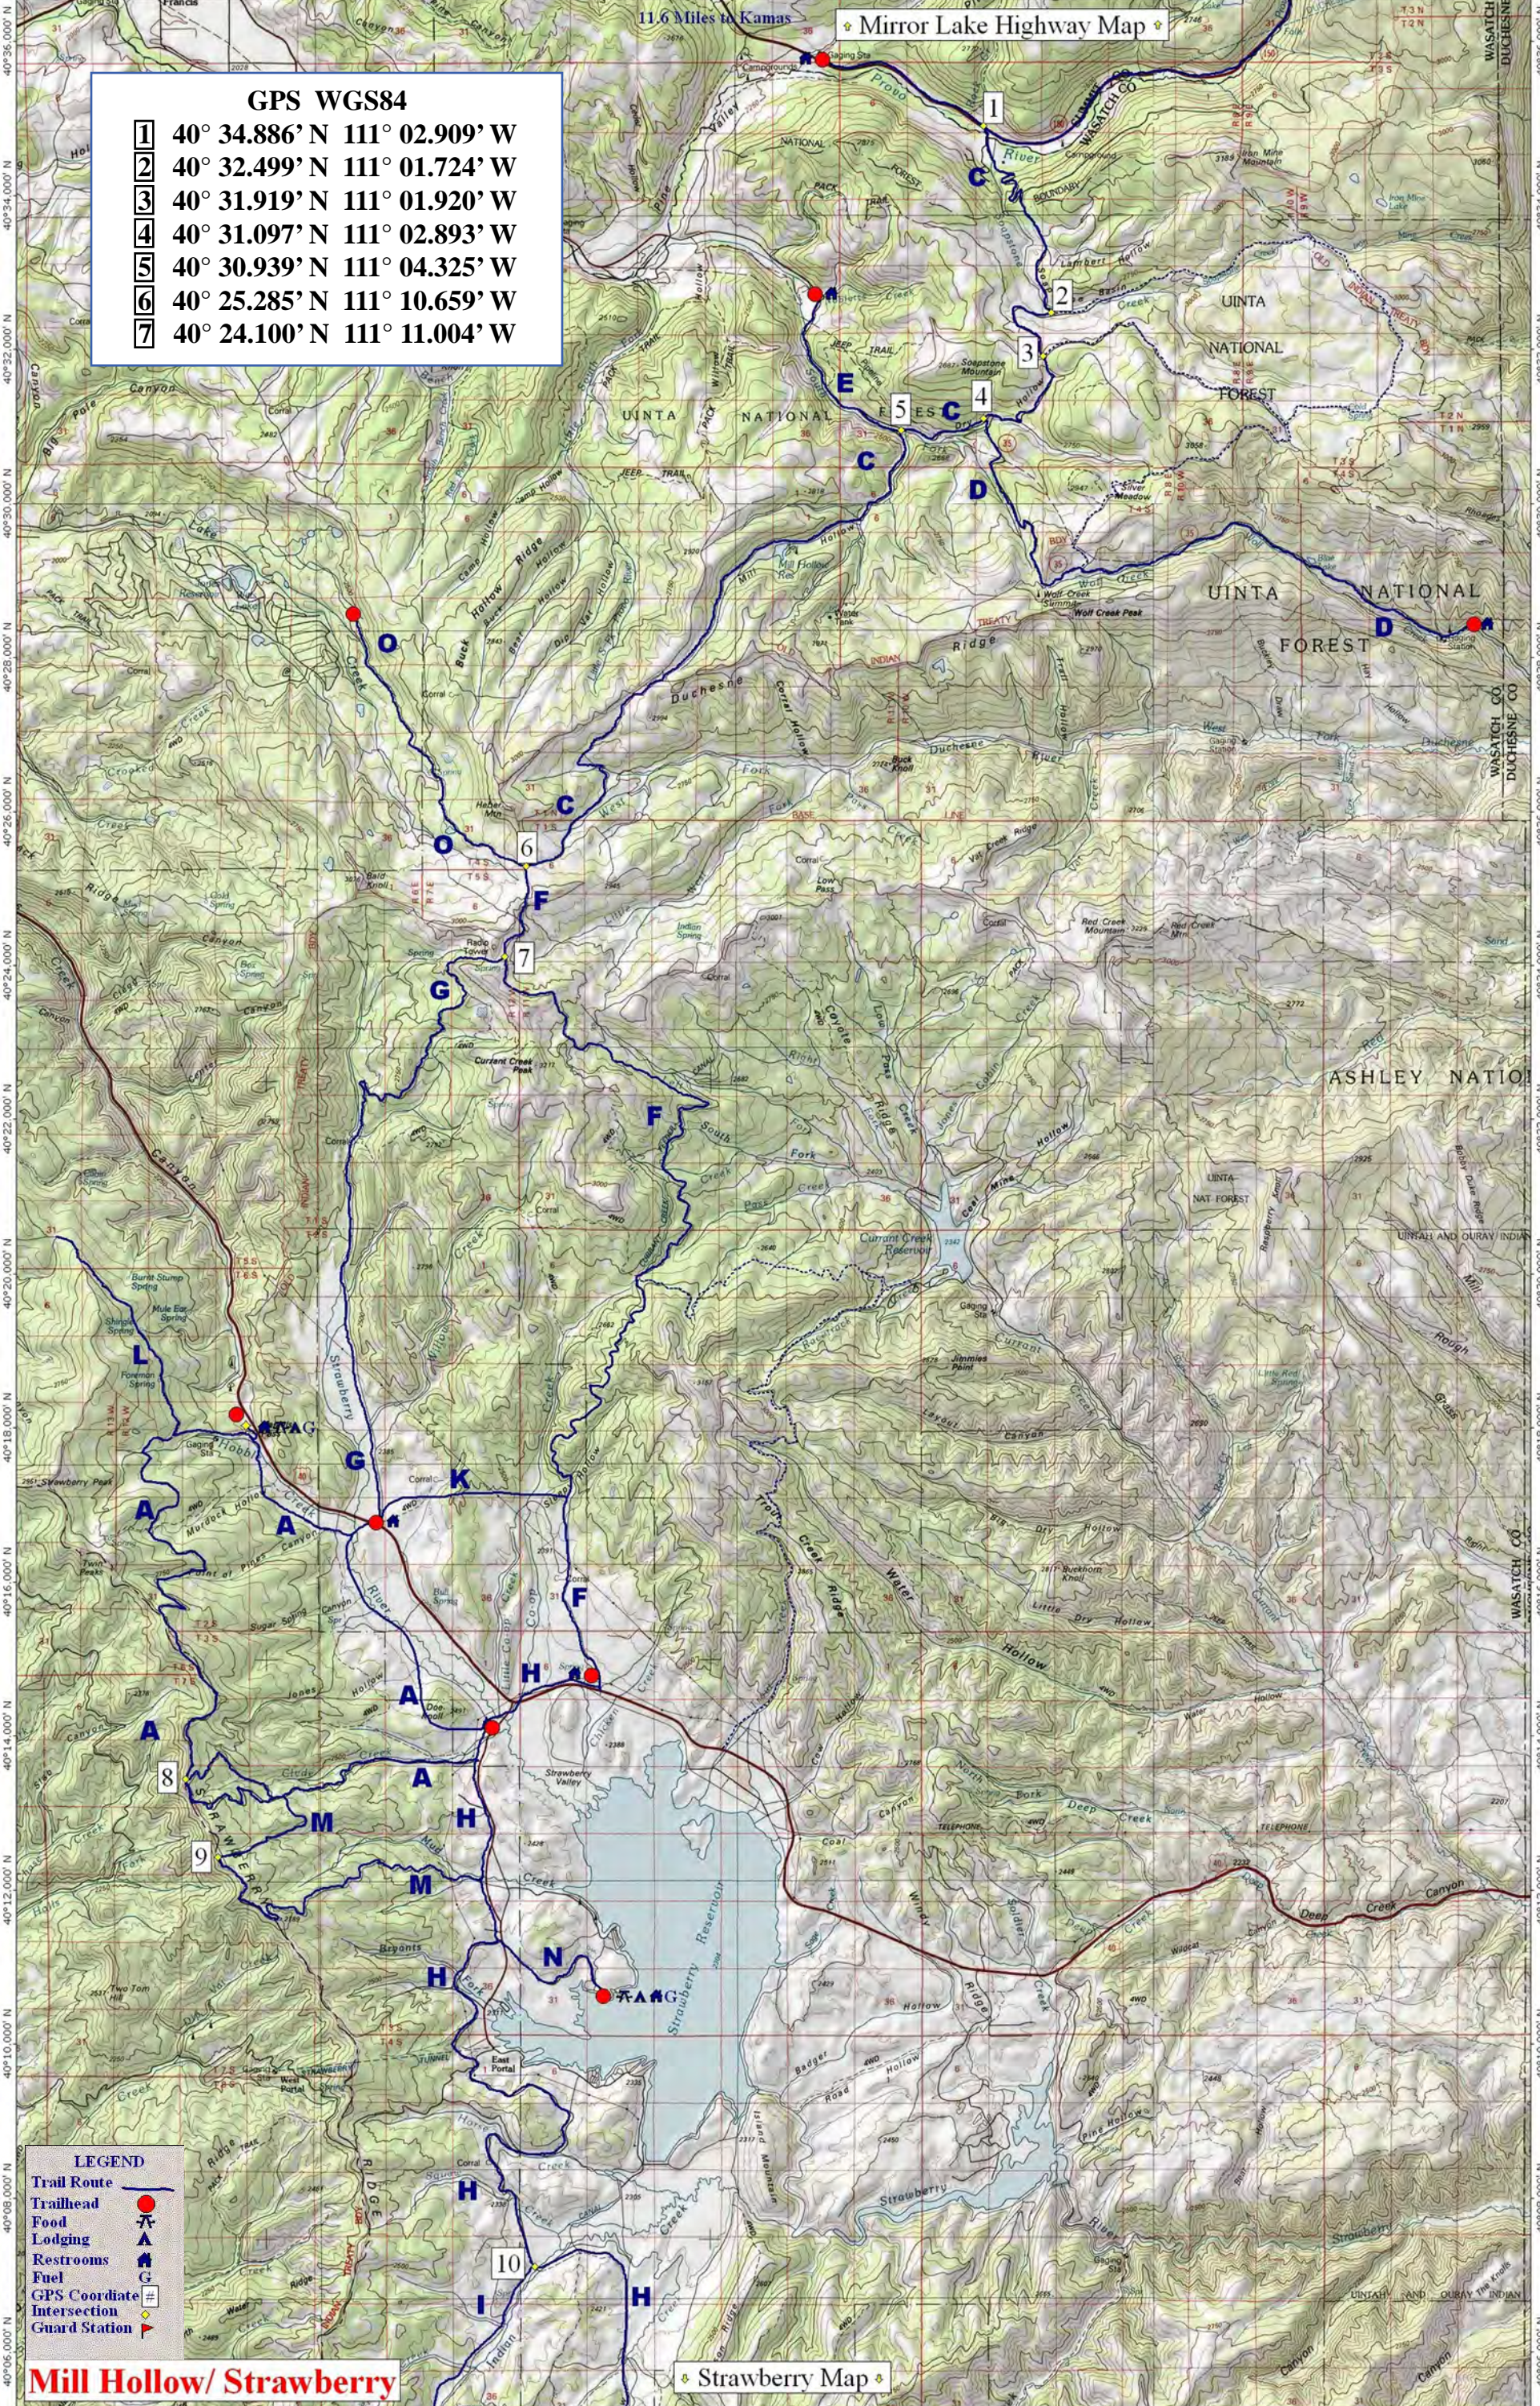

11.6 Miles to Kamas

Mirror Lake Highway Map

GPS WGS84

- 1 40° 34.886' N 111° 02.909' W
- 2 40° 32.499' N 111° 01.724' W
- 3 40° 31.919' N 111° 01.920' W
- 4 40° 31.097' N 111° 02.893' W
- 5 40° 30.939' N 111° 04.325' W
- 6 40° 25.285' N 111° 10.659' W
- 7 40° 24.100' N 111° 11.004' W

**LEGEND**

- Trail Route
- Trailhead
- Food
- Lodging
- Restrooms
- Fuel
- GPS Coordinate
- Intersection
- Guard Station

Mill Hollow/ Strawberry

Strawberry Map