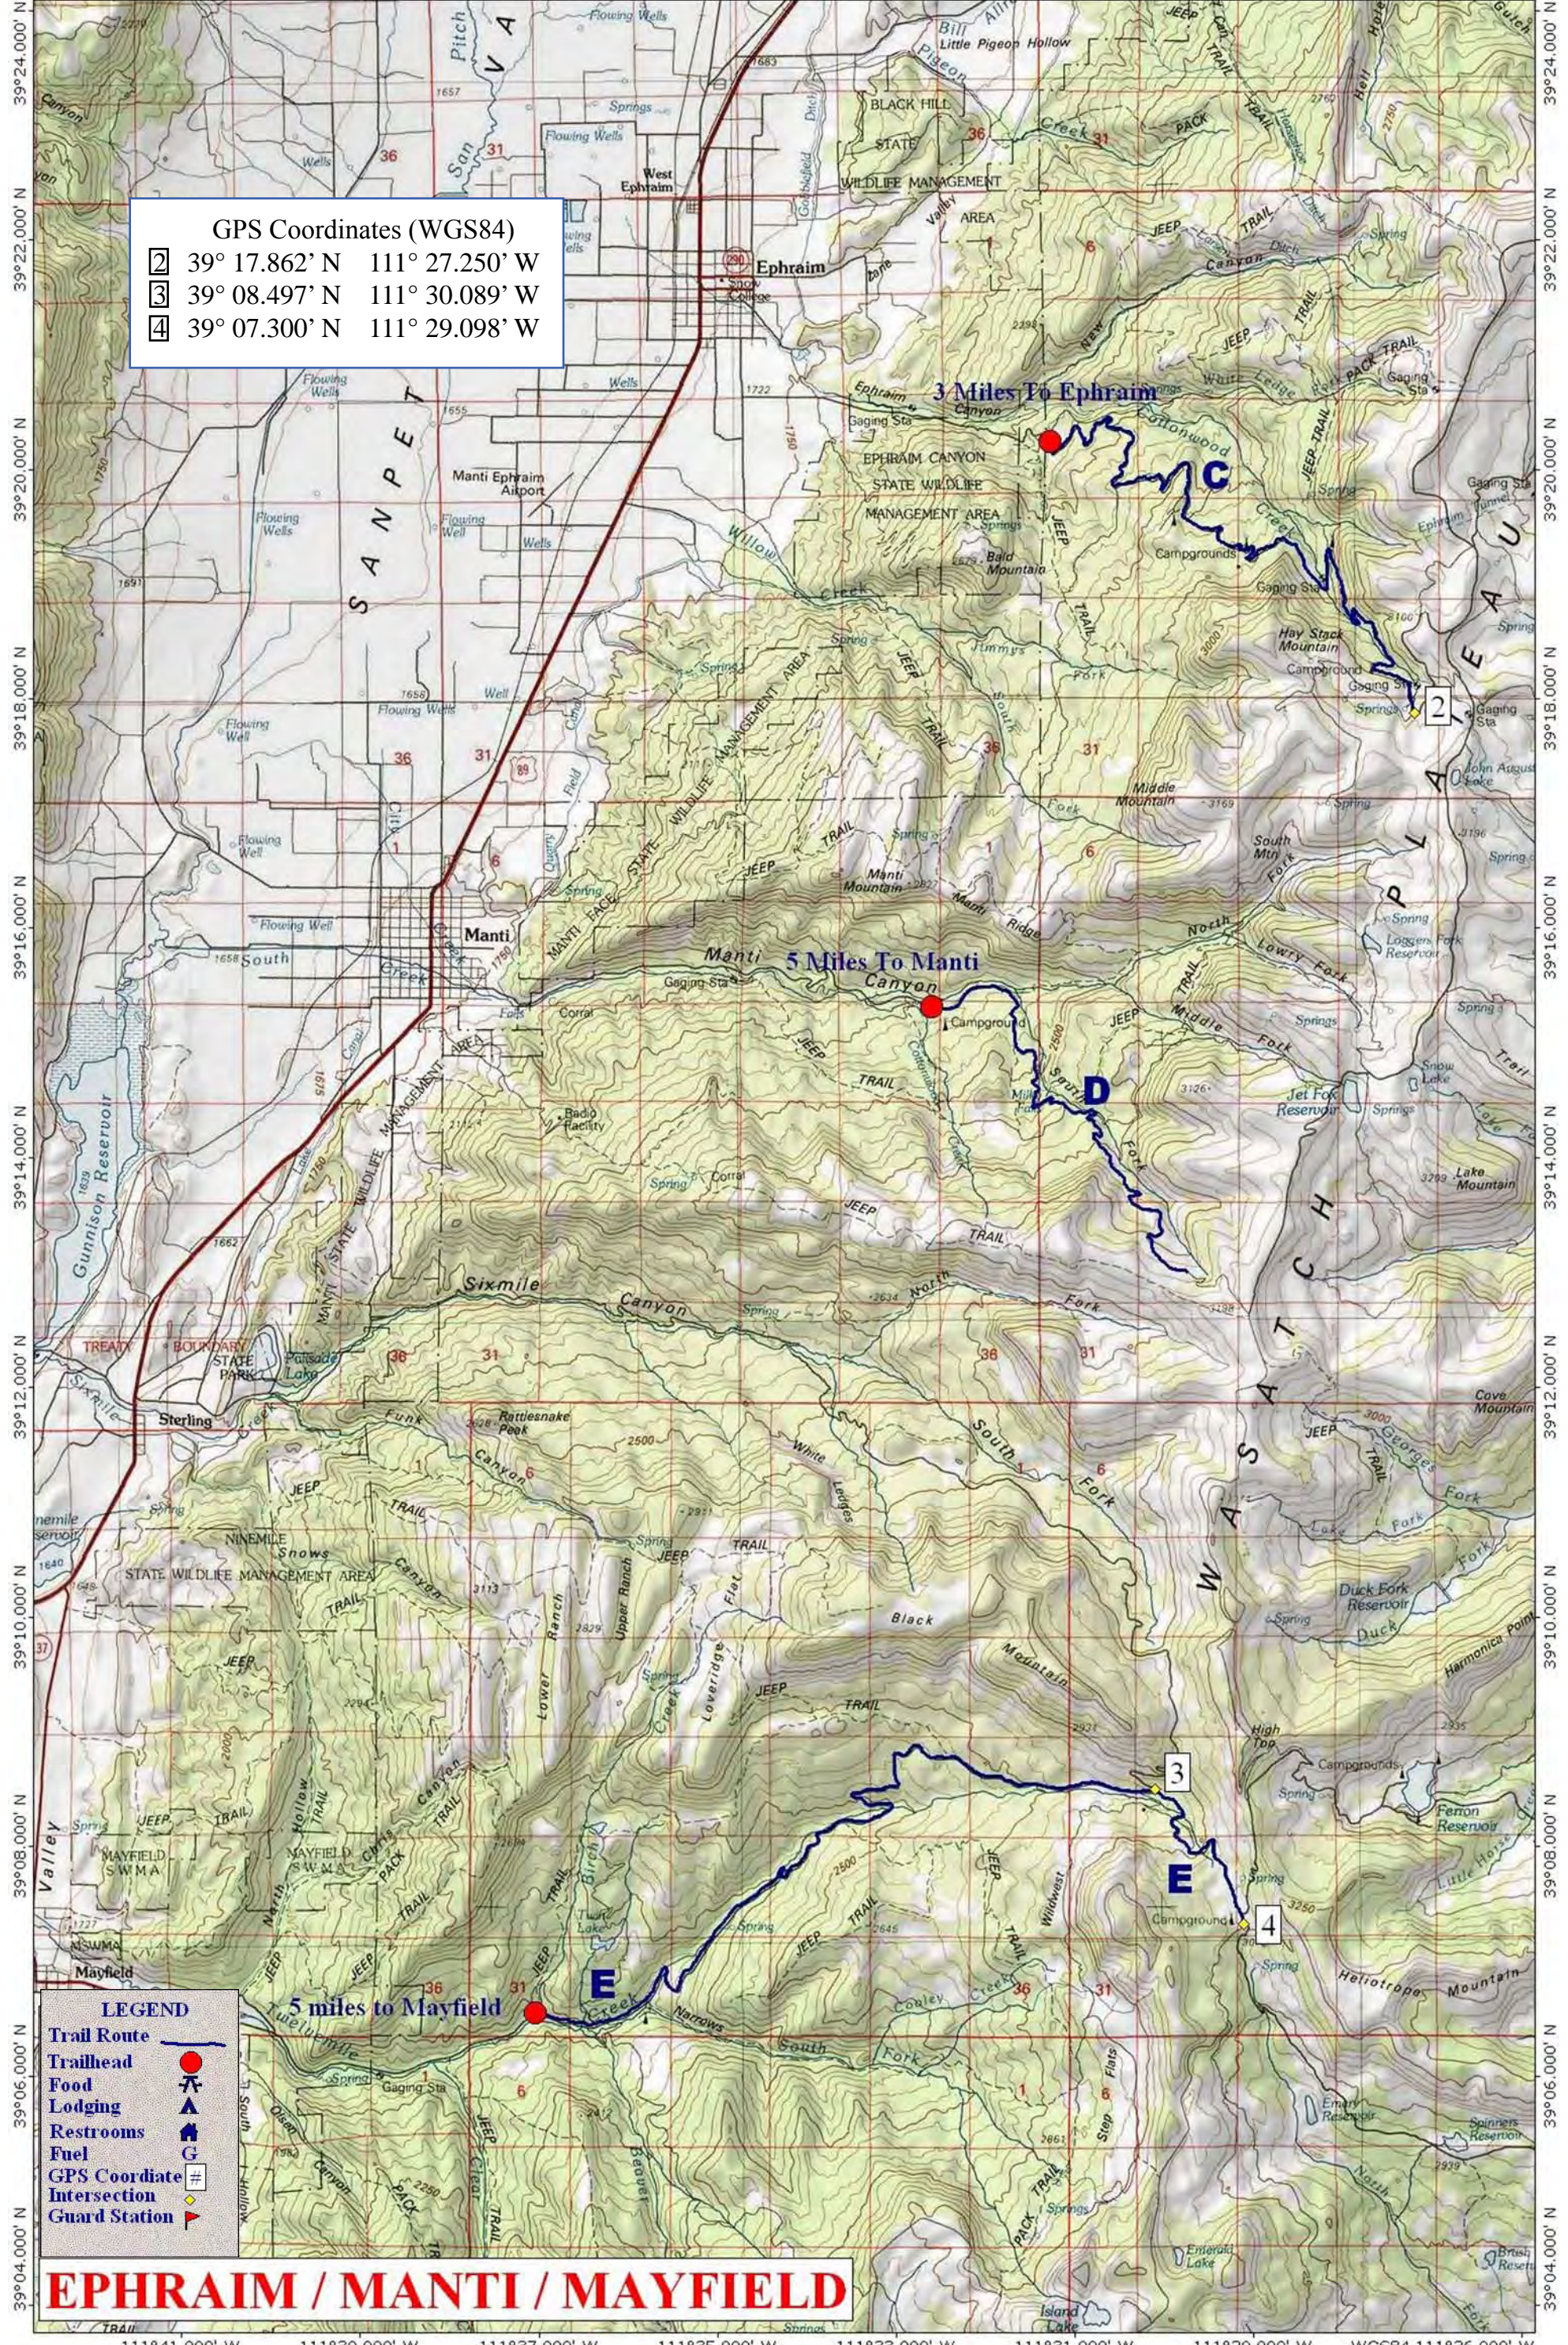

111°41.000' W 111°39.000' W 111°37.000' W 111°35.000' W 111°33.000' W 111°31.000' W 111°29.000' W WGS84 111°26.000' W

GPS Coordinates (WGS84)

2	39° 17.862' N	111° 27.250' W
3	39° 08.497' N	111° 30.089' W
4	39° 07.300' N	111° 29.098' W

LEGEND

- Trail Route
- Trailhead
- Food
- Lodging
- Restrooms
- Fuel
- GPS Coordinate
- Intersection
- Guard Station

EPHRAIM / MANTI / MAYFIELD